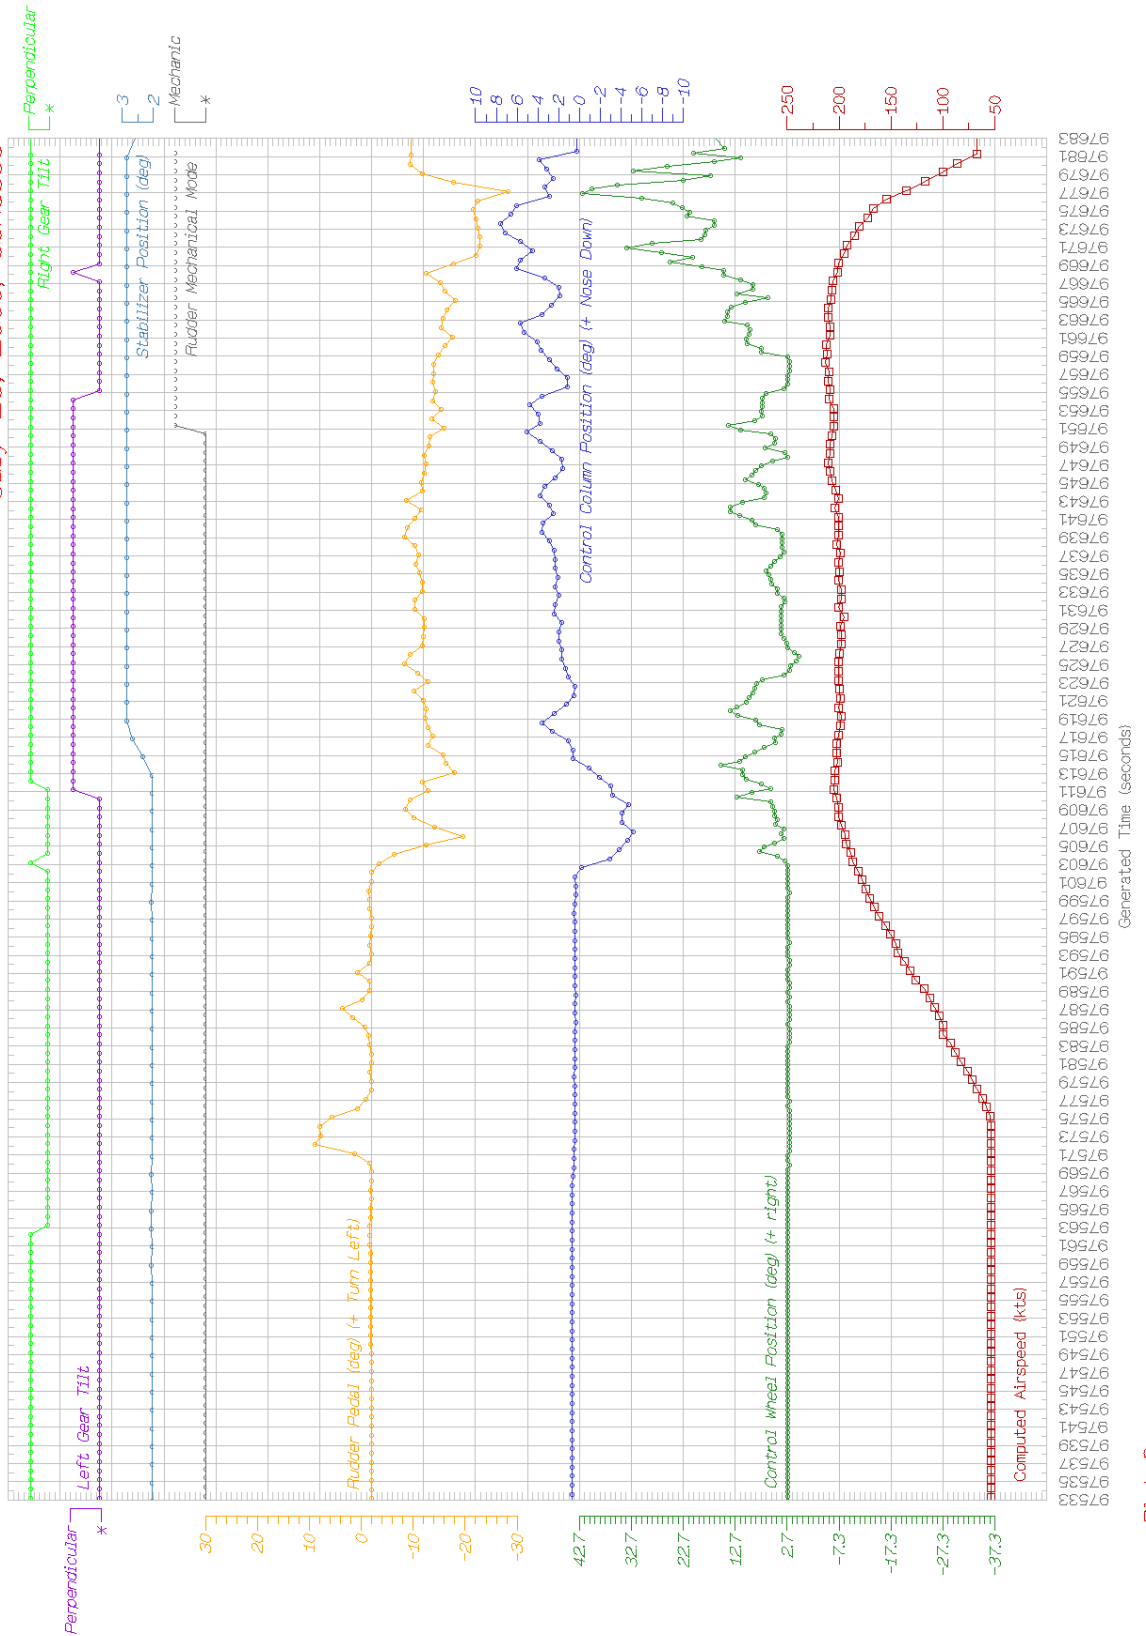

# F-BTSC

July 25, 2000, Gonesse

Plot 1.

# F-BTSC

July 25, Ganesse

Plot 2 :

# F-BTSC

July 25, 2000, Gonesse

Plot 3 :

# F-BTSC

July 25, 2000, Gonesse

Plot 4 :

Plot 5 :