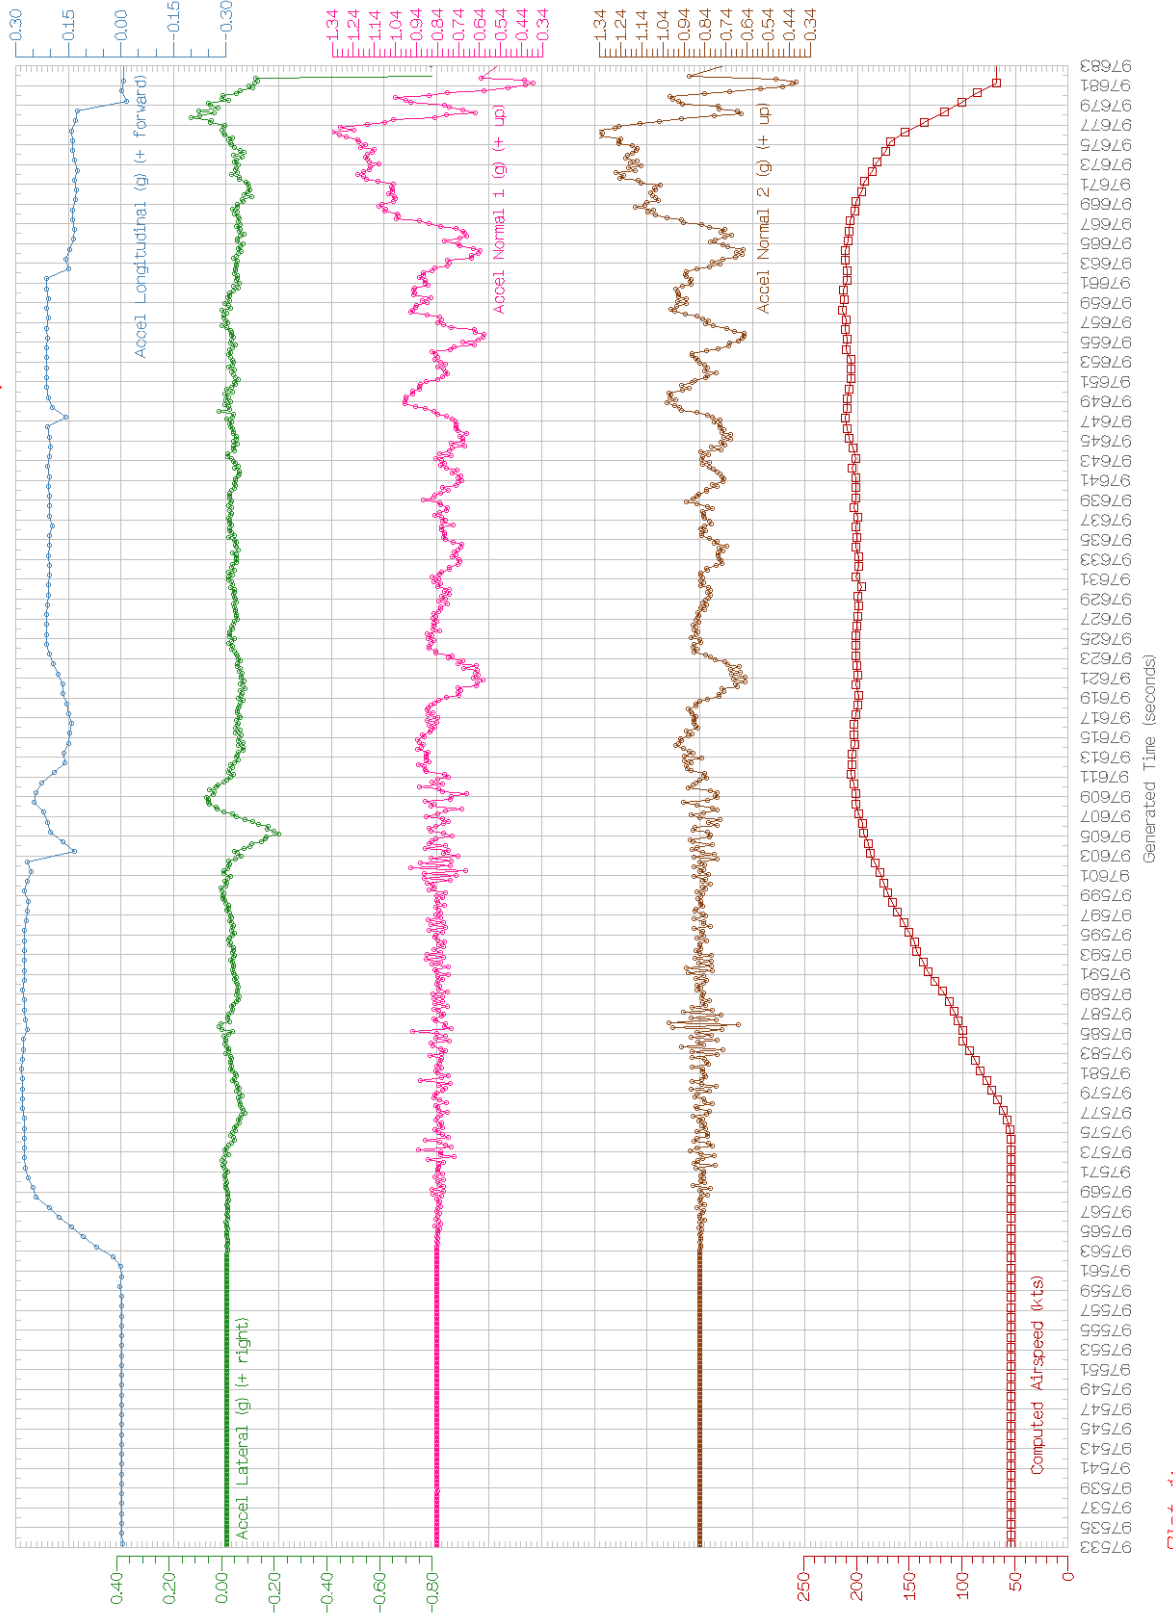

# F-BTSC

July 25, 2000, Gonesse

Plot 1.

# F-BTSC

July 25, Ganesse

Plot 2 :

# F-BTSC

July 25, 2000, Gonesse

Plot 3 :

# F-BTSC

July 25, 2000, Gonesse

Plot 4 :

Plot 5 :